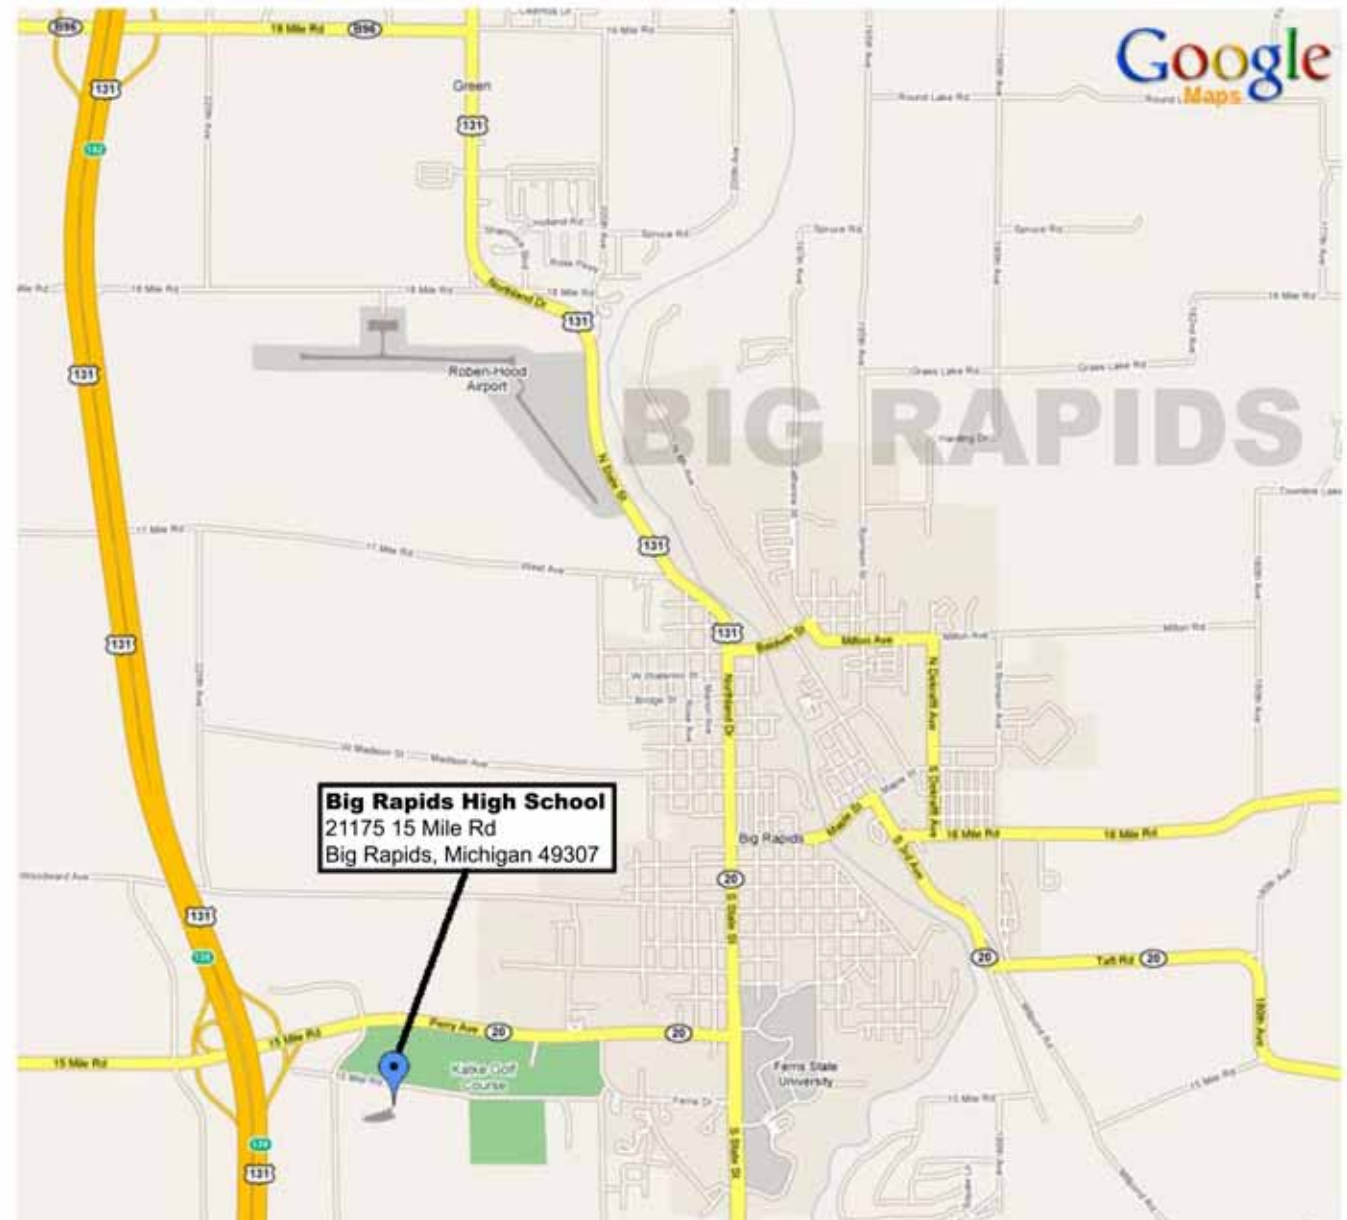

Tuba Bach Chamber Music Concert Series

Tuba Bach Chamber Music Festival concerts are provided free to the community with no admission charge. Concerts start at 4:00 P.M.

Driving Directions

From North of Big Rapids

Take US-131 Southbound toward Grand Rapids to Big Rapids exit #139. Turn East (Left) onto M-20/US-131 BR. Turn Right (South) at the first light (Shell Gas on corner). Turn East (Left) at next intersection onto 15 mile Rd. Go 1/8 mile, turn right into school.

From South of Big Rapids

Take US 131 Northbound toward Cadillac to Big Rapids exit #139. Turn East (Right) onto M-20/US-131 BR. At Stoplight, turn South (Right) onto 215th Ave. Go through stop sign for New Directions High School. School is on Left after intersection. For High School, turn East (Left) at stop sign. Go 1/8th mile, Turn South (Right).

From East of Big Rapids

Take M-20 Westbound toward Big Rapids. Follow M-20 through Big Rapids, eventually turning Right (West) on M-20/Perry St. Turn Left (South) at the third light (Shell Gas on corner). Turn East (Left) at next intersection onto 15 mile Rd. Go 1/8 mile, turn right into school.